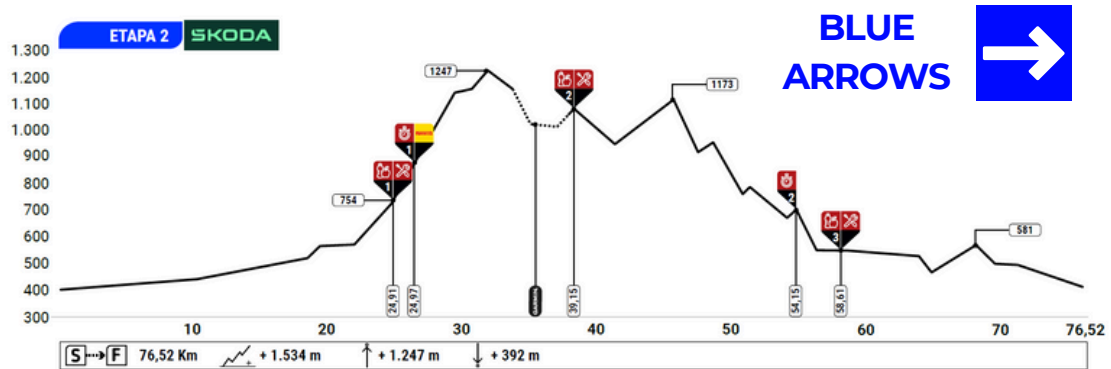

15:30 Closing Paddock and Office. Palacio de Deportes de La Rioja

STAGES

FLASH STAGE

20,66 km & 503 m+

LOGROÑO

CALLE GRECIA

RED
ARROWS

STAGE 1