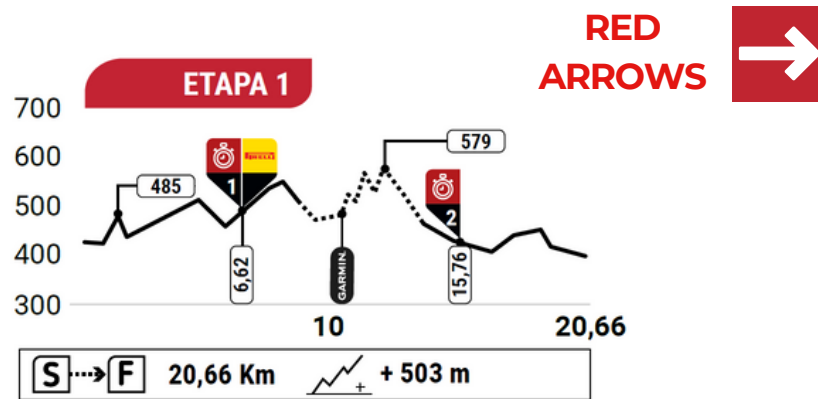

15:30 Closing Paddock and Office. Palacio de Deportes de La Rioja

STAGES

FLASH STAGE

20,66 km & 503 m+

LOGROÑO

CALLE GRECIA

RED
ARROWS

STAGE 1